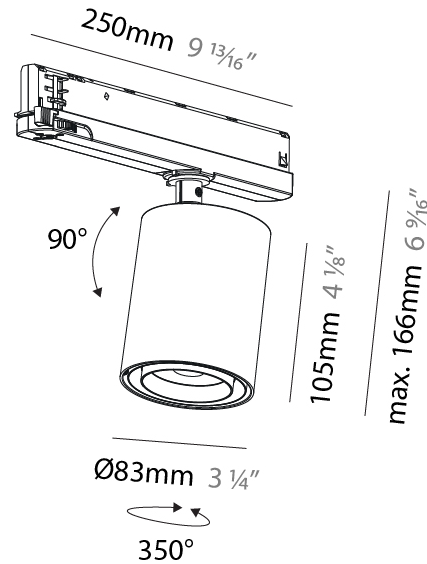

GENERAL

Series: Centriq
Subseries: Centriq In Flex
Brand: Prolicht
Division: Architectural
Mounting Type: Track
Subcategory: Spots

PHYSICAL

Shape: Cylinder
Diameter (mm): 83
Diameter (in): 3 1/4
Length (mm): 250
Length (in): 9 13/16
Height (mm): 166
Height (in): 6 9/16

Light Distribution: Adjustable / Direct

Fixture Finish: SSR / BKV / CWI / CRY / HAB / LAG / UFT / ITA / RUA / RUR / MIC / FTG / MYG / TWT / LOD / PUS / FRO / FUP / KIA / POP / BLS / SPG / MEY / GOH / GUM / CHC / COM / ABZ / JAG / OBR / MOS / ROR

Holder Finish: WHI / BLK

Accent Finish: SSR / BKV / CWI / CRY / HAB / LAG / UFT / ITA / RUA / RUR / MIC / FTG / MYG / TWT / LOD / PUS / FRO / FUP / KIA / POP / BLS / SPG / MEY / GOH / GUM / CHC / COM / ABZ / JAG

Fixture Material: Aluminum

ELECTRICAL

Lamp Type: LED (Zhaga Standard)
Input Wattage (W): 20
Total Output Wattage (W): 18.1
Dimming: Non-Dimmable / 0-10V Dimming
Driver Included: Yes
Driver Location: Integrated
Driver Type: Constant Current - 120Vac
Driver Class: Class 2
Input Voltage (V): 120

LED

Number of LEDs: 1
Color Temperature (°K): 2700 / 3000 / 3500 / 4000
Max. Delivered Lumen (lm): 1207 / 1300 / 1376 / 1380
Nominal Lumen (lm): 1672 / 1800 / 1905 / 1910
CRI: >90 CRI
Lamp Life (hrs): 50000

OPTICAL

Reflector°: Adjustable 14 - 44
Adjustability: Rotational 360°; Tilt 90° (±45°)

RATINGS AND CERTIFICATIONS

Certified By: Certified for North American Standards
IP rating: IP20