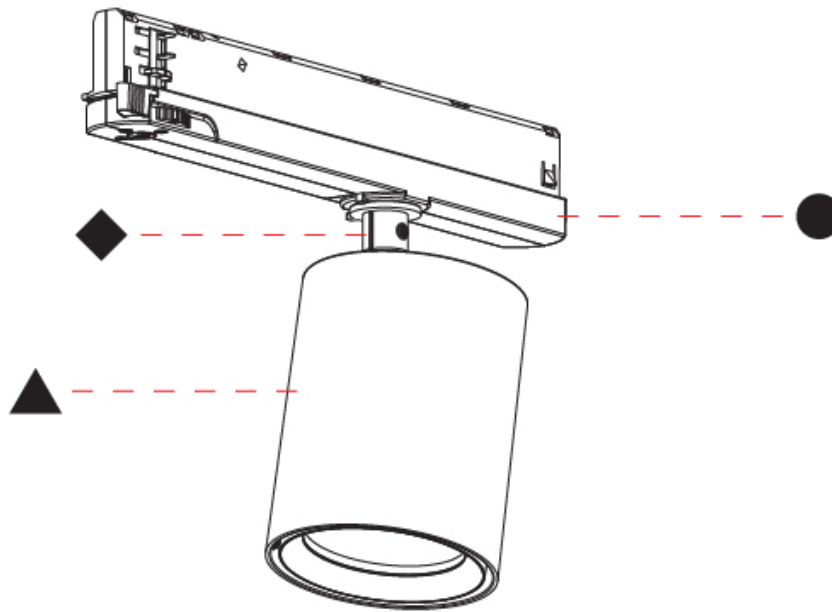

CENTRIQ IN TRACK

A3T218-

PROJECT

TYPE

SPECIFIER

QUANTITY

DATE

A