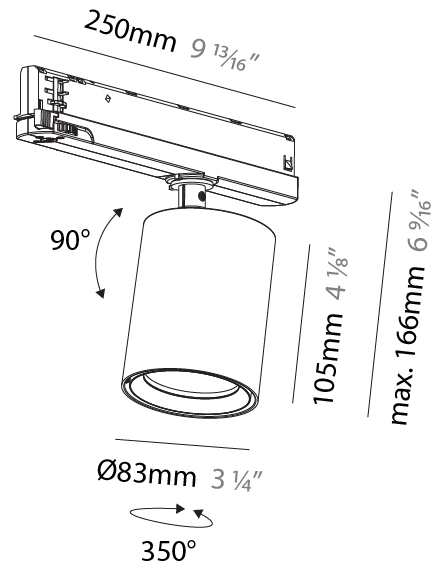

GENERAL

Series: Centriq
Subseries: Centriq In
Brand: Prolicht
Division: Architectural
Mounting Type: Track
Mounting Location: Ceiling
Subcategory: Spots

PHYSICAL

Shape: Cylinder
Diameter (mm): 83
Diameter (in): 3 1/4
Length (mm): 250
Length (in): 9 13/16
Height (mm): 166
Height (in): 6 9/16
Light Distribution: Adjustable / Direct
Weight (kg): 0.87
Fixture Finish: SSR / BKV / CWI / CRY / HAB / LAG / UFT / ITA / RUA / RUR / MIC / FTG / MYG / TWT / LOD / PUS / FRO / FUP / KIA / POP / BLS / SPG / MEY / GOH / GUM / CHC / COM / ABZ / JAG / OBR / MOS / ROR
Holder Finish: WHI / BLK
Accent Finish: SSR / BKV / CWI / CRY / HAB / LAG / UFT / ITA / RUA / RUR / MIC / FTG / MYG / TWT / LOD / PUS / FRO / FUP / KIA / POP / BLS / SPG / MEY / GOH / GUM / CHC / COM / ABZ / JAG
Fixture Material: Aluminum

ELECTRICAL

Lamp Type: LED (Zhaga Standard)
Input Wattage (W): 36.2
Total Output Wattage (W): 32.7
Dimming: Non-Dimmable / 0-10V Dimming
Driver Included: Yes
Driver Location: Integrated
Driver Type: Constant Current - 120Vac
Driver Class: Class 2
Input Voltage (V): 120

LED

Number of LEDs: 1
Color Temperature (°K): 2700 / 3000 / 3500 / 4000
Max. Delivered Lumen (lm): 2916 / 3037 / 3166 / 3320
Nominal Lumen (lm): 3471 / 3615 / 3769 / 3952
CRI: >90 CRI
Lamp Life (hrs): 50000

OPTICAL

Reflector°: 20 / 32 / 54
Adjustability: Rotational 350°; Tilt 90°

RATINGS AND CERTIFICATIONS

Certified By: CSA Certified to UL and CSA Standards
IP rating: IP20